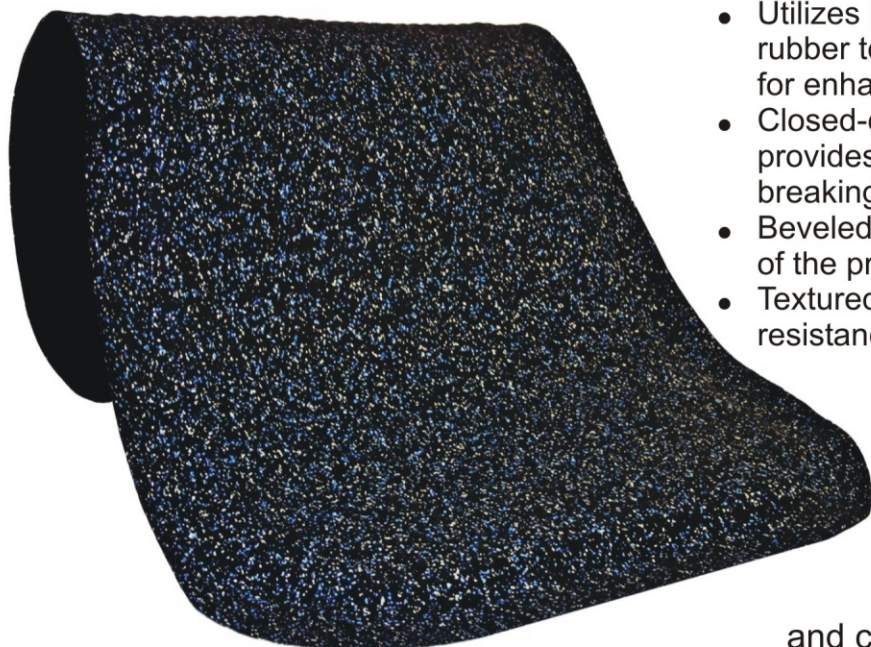

INTRODUCING...

Hog Heaven™ Collection

Hog Heaven™ Plush

Features & Benefits

- Incorporates Hog Heaven cushion with a very attractive solution dyed nylon carpet top surface
- Closed-cell Nitrile/PVC cushion backing provides long lasting comfort without breaking down
- Beveled border remains flexible for the life of the product and will not crack or curl
- Recommended for use in areas where people work or stand for extended periods of time

Hog Heaven™ Confetti

Features & Benefits

- Utilizes Hog Heaven cushion with a recycled rubber top surface that contains color chips for enhanced appearance
- Closed-cell Nitrile/PVC cushion backing provides long lasting comfort without breaking down
- Beveled border remains flexible for the life of the product and will not crack or curl
- Textured surface provides superior slip resistance
- Recommended for use in areas where people work or stand for extended periods of time

Available Sizes:
2' x 3', 3' x 5', 3' x 12',
and custom lengths up to 40' in 3' width